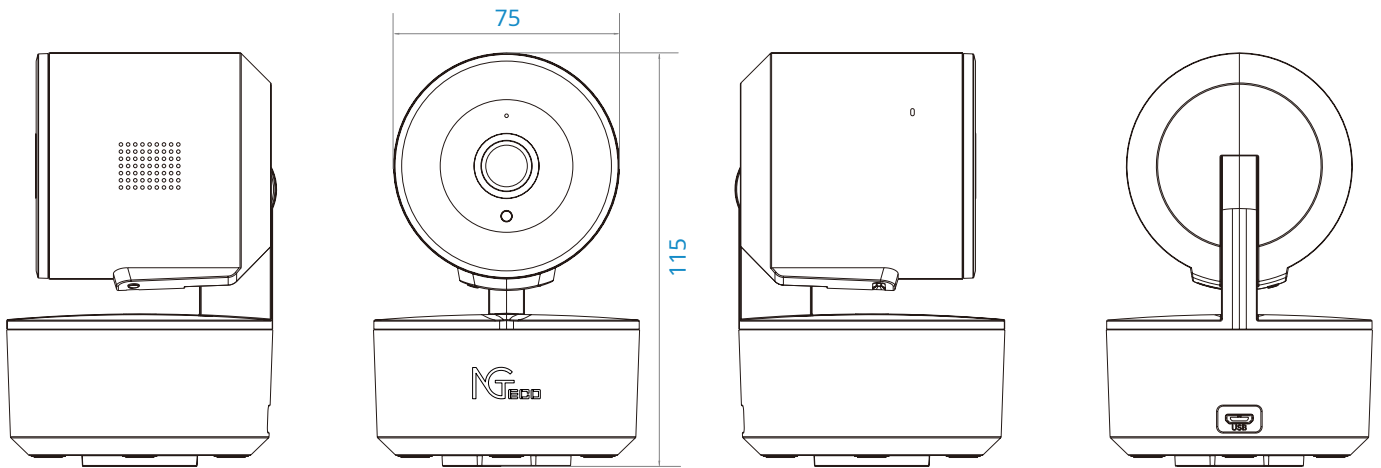

Dimensions (mm)

NGTECO CO., LIMITED

www.ngteco.com

www.zkteco.com.ar

service.ng@ngteco.com

marketing.arg@zkteco.com

Copyright © 2022 NGTECO CO., LIMITED. All rights reserved.

V1.0 05/01/2022