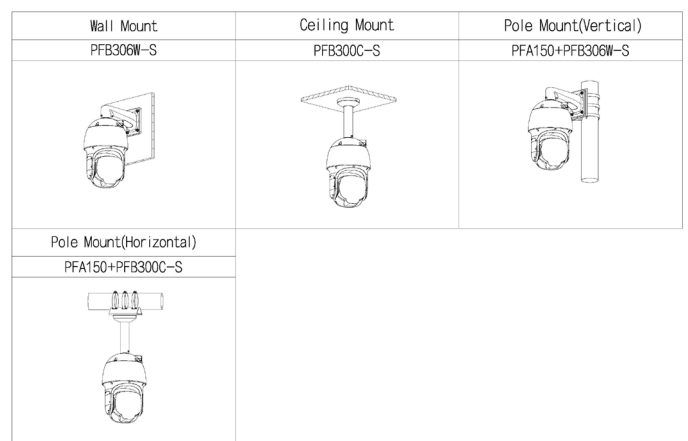

Port

Analog Output	1 channel (CVBS output, BNC)
RS-485	1 (baud rate: 1200 bps–115200 bps)
Audio Input	1 channel (LINE IN, bare wire)
Audio Output	1 channel (LINE OUT, bare wire)
Alarm I/O	7/2
Audio I/O	1/1
Alarm Linkage	Capture; preset; tour; pattern; recordings on SD card; alarm digital input; send email; client E-map
Alarm Event	Motion/tampering detection; audio detection; network disconnection detection; IP conflict detection; memory card state detection; memory space detection; power exception detection

Power

Power Supply	36 VDC, 2.23 A (± 25%) Hi-PoE
Power Consumption	Basic: 18 W Max.: 33 W (illuminator + PTZ)

Environment

Operating Temperature	-40 °C to +70 °C (-40 °F to +158 °F)
Operating Humidity	≤95%
Protection	IP67; TVS 8000 V lightning proof; surge protection; voltage transient protection

Structure

Product Dimensions	442 mm × Φ262 mm (17.40" × Φ10.31")
Net Weight	9.6 kg (21.16 lb)
Gross Weight	12.5 kg (27.56 lb)

Ordering Information

Type	Model	Description
4MP Camera	DH-SD8C440FD-HNF	4MP 40 Startlight Polarlight NETWORK PTZ CAMERA
	SD8C440FD-HNF	4MP 40 Startlight Polarlight NETWORK PTZ CAMERA
Accessories	DC36V/2.23A	Power Adapter
	PFB306W-S	Bracket
	PFA150	Bracket
	PFB300C-S	Bracket

Accessories

Included:

Optional: