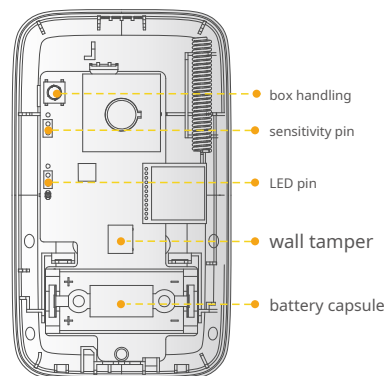

ion detector

The motion detector is shaped to sit on a shelf, stick to a wall, or sit in a corner to protect what matters to you. Detect theft with PIR sensor; the detection range is up to 12 m (39.4 ft) and the field of view is 90°. You will receive an instant alert message on the Imou app when someone breaks in.

Specifications

Sensor

Detection: Passive Infrared Detection Range: 12m (39.4ft)/90° Alarm Indicator: LED notification indicator Sensitivity: Two levels (jumper switch)

Pet Immunity: ≤18kg (39.7lbs)

Wireless

Wireless frequencies: 433MHz

Transmission power: 10dBm

Transmission distance: 200m (656.2ft) open area

general

Handling: unit protection and exterior wall protection

Power: 1 CR123A battery, 3 years battery life

Working environment: -10°C~+55°C (14°F~131°F), less than 95% RH Light

resistance: 6500 lux

Mounting requirement: wall mount, installation height 2.2~2.5m (7.2~8.2ft) Dimensions: 104 × 62 × 46mm (4.1 × 2.4 × 1.8 inches)

Weight: 0.1kg (0.22lbs)

Certification: CE

What is in the box

- 1x motion detector
- 1 pack of screws.
- 1 CR123A battery
- 1x QSG