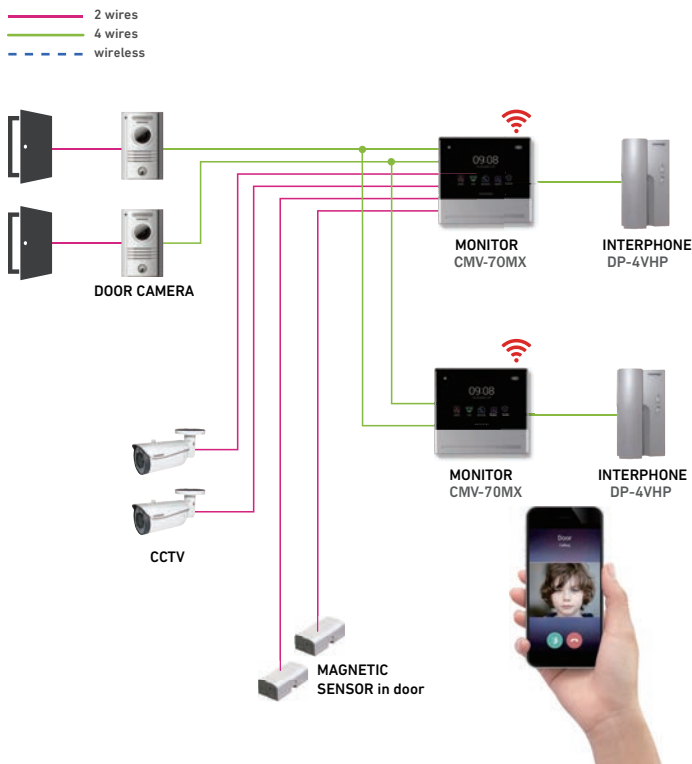

CMV-70MX **Connecting with Smartphone**

NEW SLIM DESIGN 7"

Do you open the door inconveniently?

Anytime, anywhere, you can talk to visitors and open the door with your smartphone.

- Answer video calls and open doors by mobile app
- Wi-Fi based Cloud connectivity

- 7inch large screen
- HD high resolution
- LCD touch screen

- Save image by motion detection
- Save visitor's image and video
- 128GB SD Card Slot

- Modern Sleek design
- Premium metallic color
- Crystal clear glass window

DIAGRAM

PRODUCT COLOR TYPE

PRODUCT FEATURES

- User friendly UI/UX
- Answer video call and open door by mobile app. (Wi-Fi based)
- Connectable with 1.0MP AHD door camera
- Save the images by motion detection
- Built-in memory (50cuts, 640x360), SD card slot (128GB)
- Audio phone connectable (DP-4VHP)
- Digital door locks connectable (RF 447 MHz module option)
- 2 door cameras connectable • 2 CCTV cameras connectable
- Magnetic sensor connectable for security mode (Mobile alarm function)
- Save the visitor's image and video

PRODUCT SPECIFICATION

Power source	AC 100-240V, 50/60Hz (To SMPS)
Display	7 inch Full Touch LCD
Mount type	Wall mounted type
Memory	Built-in memory(50cuts, 640x360), SD card slot (128GB)
Resolution	1024 X 600
Network	Wi-Fi 2.4Ghz
Camera	Up to AHD 1MP
Wiring	Door camera : 4 wires Magnetic sensor(in door) : 2 wires x2
Dimension (mm)	250(W) x 210(H) x 22(D)