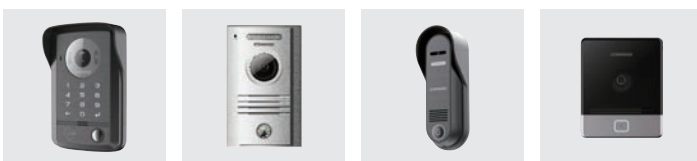

CONNECTABLE PRODUCTS

DRC-40DK
DRC-41DK

DRC-40KHD
DRC-40K

DRC-4CPHD
DRC-4CPN3

DRC-40QHD
DRC-40QV