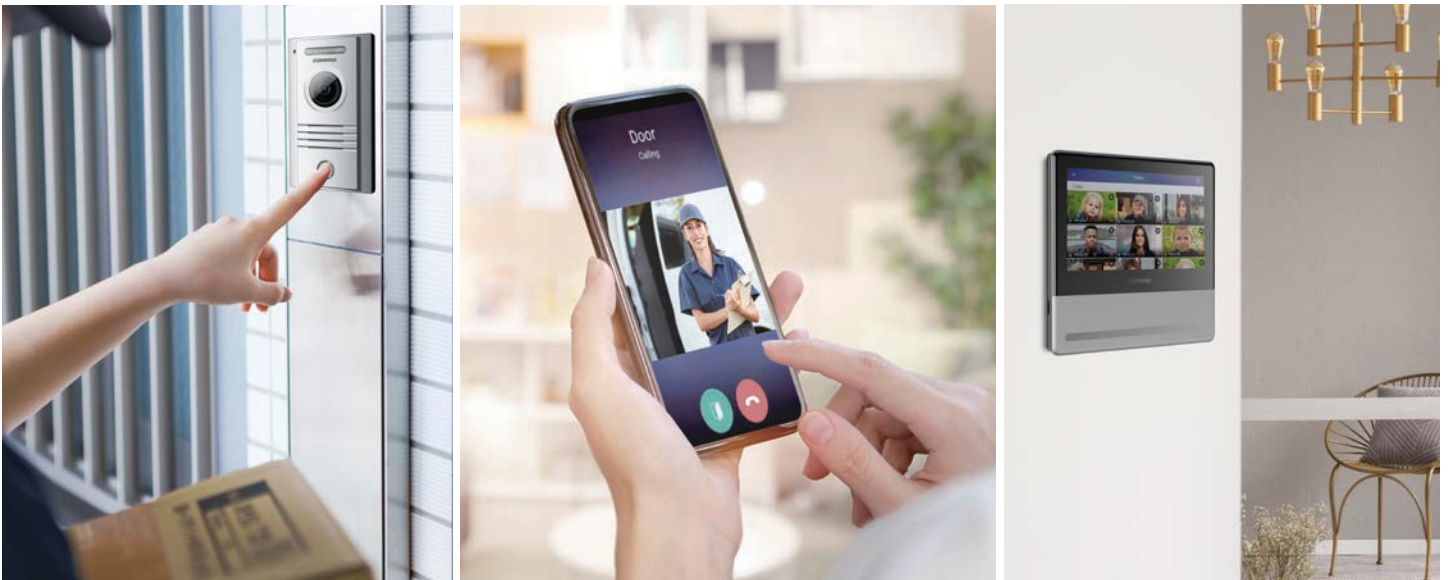

CMV-70MX **Connecting with Smartphone**

NEW SLIM DESIGN 7"

Do you open the door inconveniently?

Anytime, anywhere, you can talk to visitors and open the door with your smartphone.

- Answer video calls and open doors by mobile app
- Wi-Fi based Cloud connectivity

- 7inch large screen
- HD high resolution
- LCD touch screen

- Save image by motion detection
- Save visitor's image and video
- 128GB SD Card Slot

- Modern Sleek design
- Premium metallic color
- Crystal clear glass window

DIAGRAM

PRODUCT COLOR TYPE

PRODUCT FEATURES

- User friendly UI/UX
- Answer video call and open door by mobile app. (Wi-Fi based)
- Connectable with 1.0MP AHD door camera
- Save the images by motion detection
- Built-in memory (50cuts, 640x360), SD card slot (128GB)
- Audio phone connectable (DP-4VHP)
- Digital door locks connectable (RF 447 MHz module option)
- 2 door cameras connectable • 2 CCTV cameras connectable
- Magnetic sensor connectable for security mode (Mobile alarm function)
- Save the visitor's image and video