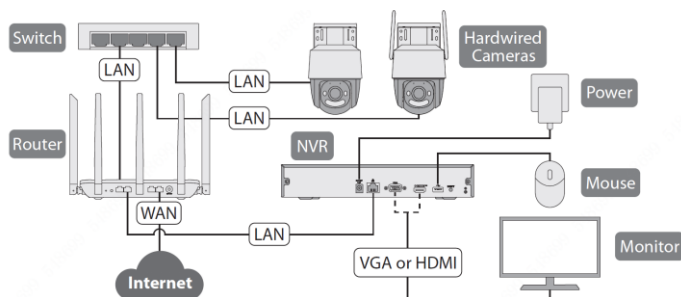

Specifications

Video & Audio

Access Channel	10 channels
Network Bandwidth	90Mbps
Playback Decoding	4-ch 8MP@15fps 4-ch 5MP@30fps
Video Compression	H.265/H.264
Audio Compression	AAC
Back-up File Format	MP4
Live Display	1,4,8,9,10

Network

Wired Network	1, RJ-45 10/100 Mbps self-adaptive Ethernet interface
Compatible APP	IMOU APP (IOS & Android)
Third Party Agreement	Onvif

General

Power Supply	DC 12V 2A
Power Consumption	< 9W (with HDD Average Power) < 19W (with HDD Peak Power)
Working Temperature	-10°C~+45°C
Working Humidity	Less Than 95%RH
Dimension(L×W×H)	227.5mm×260mm×45.0mm (Antenna folded)
Bare Weight	850g(Without HDD)
Certification	CE

External Interface

Video Output	1*VGA & 1*HDMI
Audio Input	1*Microphone(Built-in)
Audio Output	1*Speaker(Built-in)
USB Interface	2*USB
Reset Button	YES
Network Interface	1 RJ-45 port (10/100 Mbps)

Special Features

IPC Connection	Automatically connect to IMOU cameras
Smart Detection	Motion / Person / Vehicle
Remote Upgrade	Yes
Sound Channel	Two-Way Audio

Storage

Hard Drive Capacity	1 SATA port, up to 16 TB
Backup Media	USB Flash Drive

Topology Map

What's in the box

NVR × 1

SATA Power Cable × 1

Screw Pack × 1

Power Adapter × 1

SATA Data Cable × 1

Quick Start Guide × 1

Mouse × 1

Ethernet Cable × 1

Regulatory Information × 1