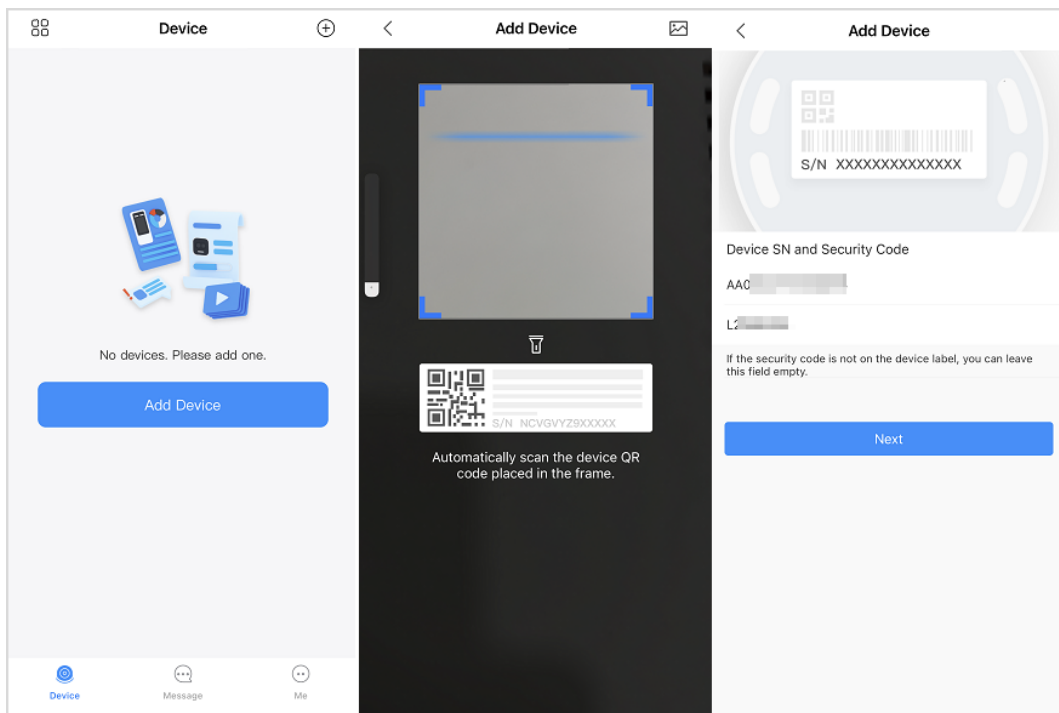

1 Operating with DMSS

This section uses DMSS on the iOS system as an example.

Prerequisites

Make sure that your phone is connected to Wi-Fi, and Bluetooth is enabled on your phone.

Procedure

Step 1 On the **Device** screen of DMSS, tap , and then tap **Scan QR Code**.

Step 2 Scan the QR code on the device, and then tap **Next**.

The screen prompts **The device successfully connected to Bluetooth**.

- If there is no device under your account, you can also tap **Add Device** to scan the QR code on the **Device** screen.
- You can also add devices by manually entering the device SN, entering the IP of the device or specific domain, or by performing an online search.

Figure 1-1 Add the device

Step 3 Tap **Next**.

Step 4 Enter the Wi-Fi password, and then tap **Next**.

Step 5 Configure the device information, and then tap **Done**.