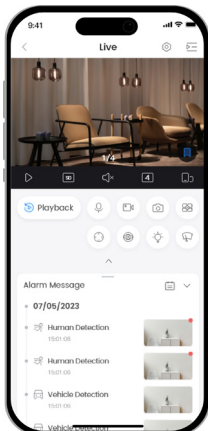

4MP WiFi Video Doorbell & Chime KIT DH-VDKP01-WG

Series Overview

The WiFi Video Doorbell is a new addition to the Dahua Wireless series. It not only delivers 2K high-resolution imagery, but also captures more details than conventional fixed lenses through its ultra-wide fisheye lens. The doorbell features passive IR motion detection and transmits videos and audios to mobile devices, allowing you to remotely perform visual confirmation and communicate with visitors. Furthermore, it is compatible with 2.4 GHz Wi-Fi 6 networks, enhancing its connectivity options.

4MP

Clear images with sharp details

H.265

Advanced H.265 compression technology

Supports Micro SD Card

Low-cost storage

One-click Proactive Call

Proactive bidirectional call anytime, anywhere

AI Human Detection

Focuses on what matters and reduces false alarms

AI Vehicle Detection

Focuses on what matters and reduces false alarms

Abnormal Sound Alarm

Detects abnormal sounds and sends alarms in time

Wi-Fi 6

Seamless integration of speed and anti-interference

Bluetooth Pairing

Fast pairing with Bluetooth

Upgrade Your Experience with DMSS

Dahua Mobile Security Surveillance (DMSS) is a professional remote surveillance management platform that offers remote monitoring, device migration, and sharing. When connected to the internet, the platform provides real-time alerts to improve surveillance efficiency and grant flexibility in security management.