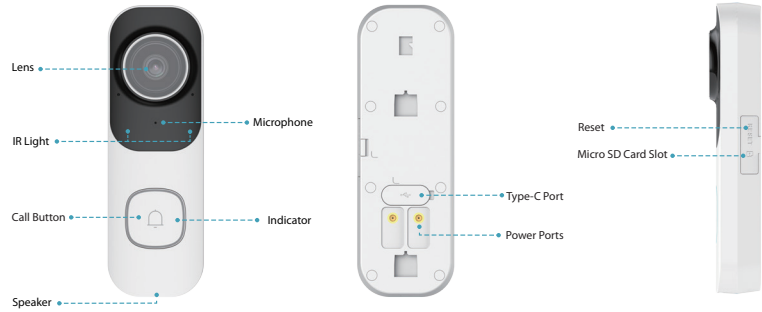

4MP WiFi Video Doorbell & Chime KIT DH-VDKP01-WG

Series Overview

The WiFi Video Doorbell is a new addition to the Dahua Wireless series. It not only delivers 2K high-resolution imagery, but also captures more details than conventional fixed lenses through its ultra-wide fisheye lens. The doorbell features passive IR motion detection and transmits videos and audios to mobile devices, allowing you to remotely perform visual confirmation and communicate with visitors. Furthermore, it is compatible with 2.4 GHz Wi-Fi 6 networks, enhancing its connectivity options.

Wi-Fi 6

Seamless integration of speed and anti-interference

Bluetooth Pairing

Fast pairing with Bluetooth

Upgrade Your Experience with DMSS

Dahua Mobile Security Surveillance (DMSS) is a professional remote surveillance management platform that offers remote monitoring, device migration, and sharing. When connected to the internet, the platform provides real-time alerts to improve surveillance efficiency and grant flexibility in security management.

DH-DB41AW

Video Doorbell

Specifications

Camera

Image Sensor	1/3" CMOS
Max. Resolution	2560 (H) × 1440 (V)
Electronic Shutter Speed	Auto/Manual 1/3 s–1/100,000 s
Illumination Distance	Up to 10 m (32.81 ft) (IR)
Illuminator On/Off Control	Auto
Illuminator Number	2 (IR LED)