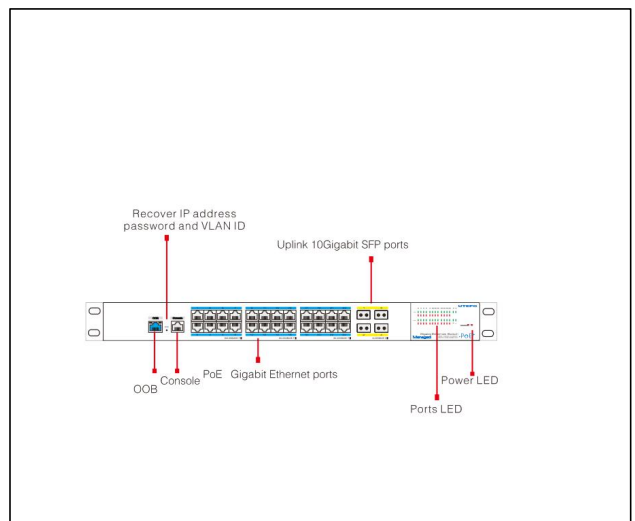

## UTP7624GE-POE-L3

- Provide 24\* PoE Gigabit downlink RJ45 ports , 4\* 1000/10G uplink SFP ports ;
- Provide web-based layer 3 network management and PoE management by simple operation;
- Support high-speed data forwarding, very suitable for large flow of video data forwarding in security surveillance ;
- Support fast ring ,Self-healing in 20ms Min.
- Support recovery of IP address & user password by one key recovery button ;
- Quick Installation, simple operation, convenient for wall/desk/rack installation.

## Introduction

The 24 PoE Gigabit ports managed Ethernet switch, which provide 24\* PoE Gigabit downlink Ethernet ports , 4\* 10Gigabit uplink SFP ports . The Products support IEEE 802.3 af/at ,support Web layer-3 network management and PoE management. Products are widely used in security surveillance, network engineering projects and so on.

## Interface drawing

**Specification**

**Hardware Features :**

Model	UTP7624GE-POE-L3
Downstream Ports	24* 10/100/1000Base-T PoE
Uplink Ports	4*1000/10G Base-X SFP+
Network Standard	IEEE802.3、IEEE802.3u、IEEE802.3ab、IEEE802.3Z、IEEE802.3X、IEEE 802.1Q IEEE 802.1p IEEE 802.3ad、IEEE 802.1D、IEEE 802.1X
Switch Capacity	128Gbps
Throughput	96Mpps
Switch Processing Scheme	Store and Forward
Memory Buffer	12M
MAC Table	16K
PoE Standard	802.3af/at(PSE)
PsE Type	End-span
Power Pin Assignment	1/2(+), 3/6(-)
PoE Power Output	54V DC , 30 watts max
PoE Budge	390 watts max
Lightning protection	6KV Execute : IEC61000-4-5
ESD	6KV Contact discharge 8KV Air discharge Execute : IEC61000-4-2
Power Supply	100~240VAC 50/60Hz
Power Dissipation	<420W(Including PoE)
Work temperature	-10-50°C
Storage temperature	-40-85°C
Humidity(Non-condensin)	5%-95%
Dimension ( L×W×H )	442mm×320mm×44.5mm
Weight	4.35kg
Regulator	CE、FCC、ROHS