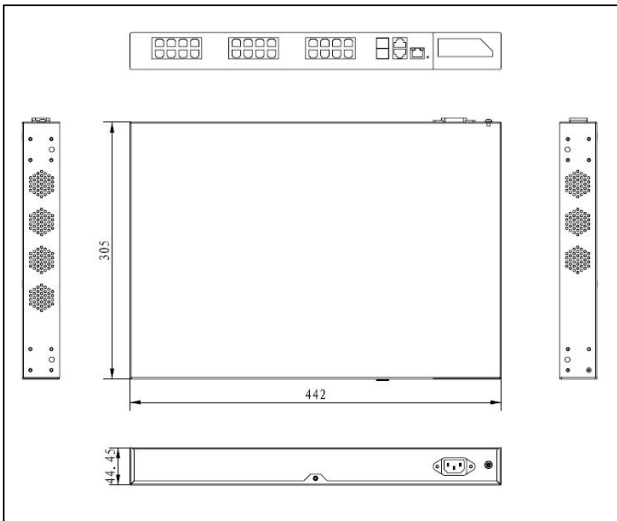

## Interface drawing

**Specification**

**Hardware Features :**

Model	UTP7624GE-POE-L3
Downstream Ports	24* 10/100/1000Base-T PoE
Uplink Ports	4*1000/10G Base-X SFP+
Network Standard	IEEE802.3、IEEE802.3u、IEEE802.3ab、IEEE802.3Z、IEEE802.3X、IEEE 802.1Q IEEE 802.1p IEEE 802.3ad、IEEE 802.1D、IEEE 802.1X
Switch Capacity	128Gbps
Throughput	96Mpps
Switch Processing Scheme	Store and Forward
Memory Buffer	12M
MAC Table	16K
PoE Standard	802.3af/at(PSE)
PsE Type	End-span
Power Pin Assignment	1/2(+), 3/6(-)
PoE Power Output	54V DC , 30 watts max
PoE Budge	390 watts max
Lightning protection	6KV Execute : IEC61000-4-5
ESD	6KV Contact discharge 8KV Air discharge Execute : IEC61000-4-2
Power Supply	100~240VAC 50/60Hz
Power Dissipation	<420W(Including PoE)
Work temperature	-10-50°C
Storage temperature	-40-85°C
Humidity(Non-condensin)	5%-95%
Dimension ( L×W×H )	442mm×320mm×44.5mm
Weight	4.35kg
Regulator	CE、FCC、ROHS