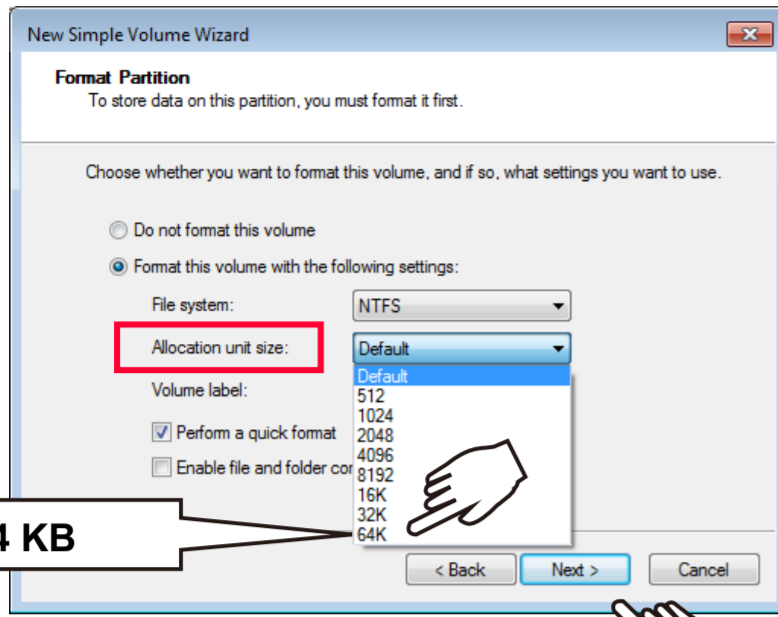

19

20

21

22

23

24

25

26

VIVOTEK Europa
Zandvoort 15, 2132 MZ Hoofddorp Delta Electronics T: +31 (0) 20 800 3817 E:
sales@vivotek.com