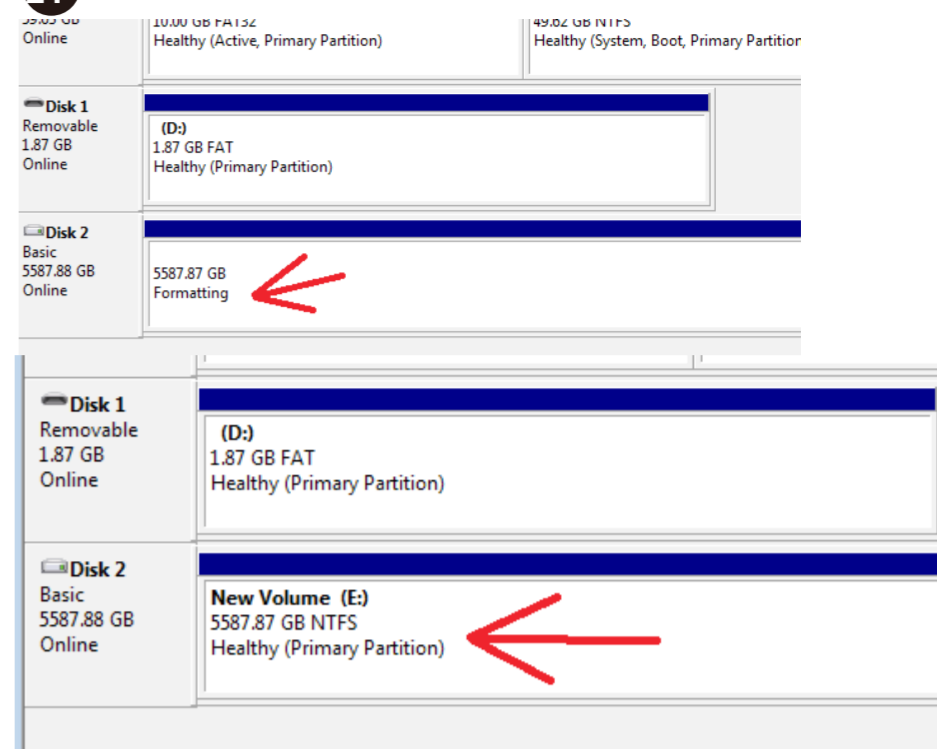

19

20

21

22

23

24

25

26

VIVOTEK Europa
Zandvoort 15, 2132 MZ Hoofddorp Delta Electronics T: +31 (0) 20 800 3817 E:
sales@vivotek.com