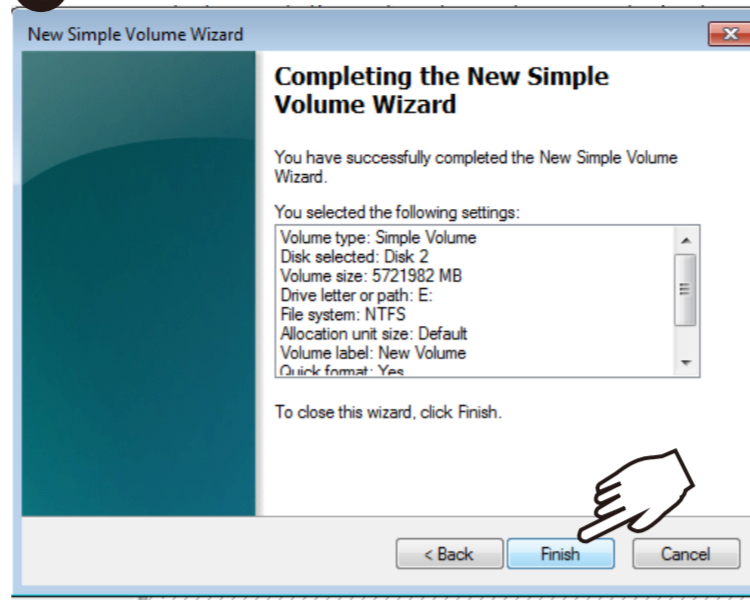

19

20

21

22

23

24

25

26

VIVOTEK Europa
Zandvoort 15, 2132 MZ Hoofddorp Delta Electronics T: +31 (0) 20 800 3817 E:
sales@vivotek.com