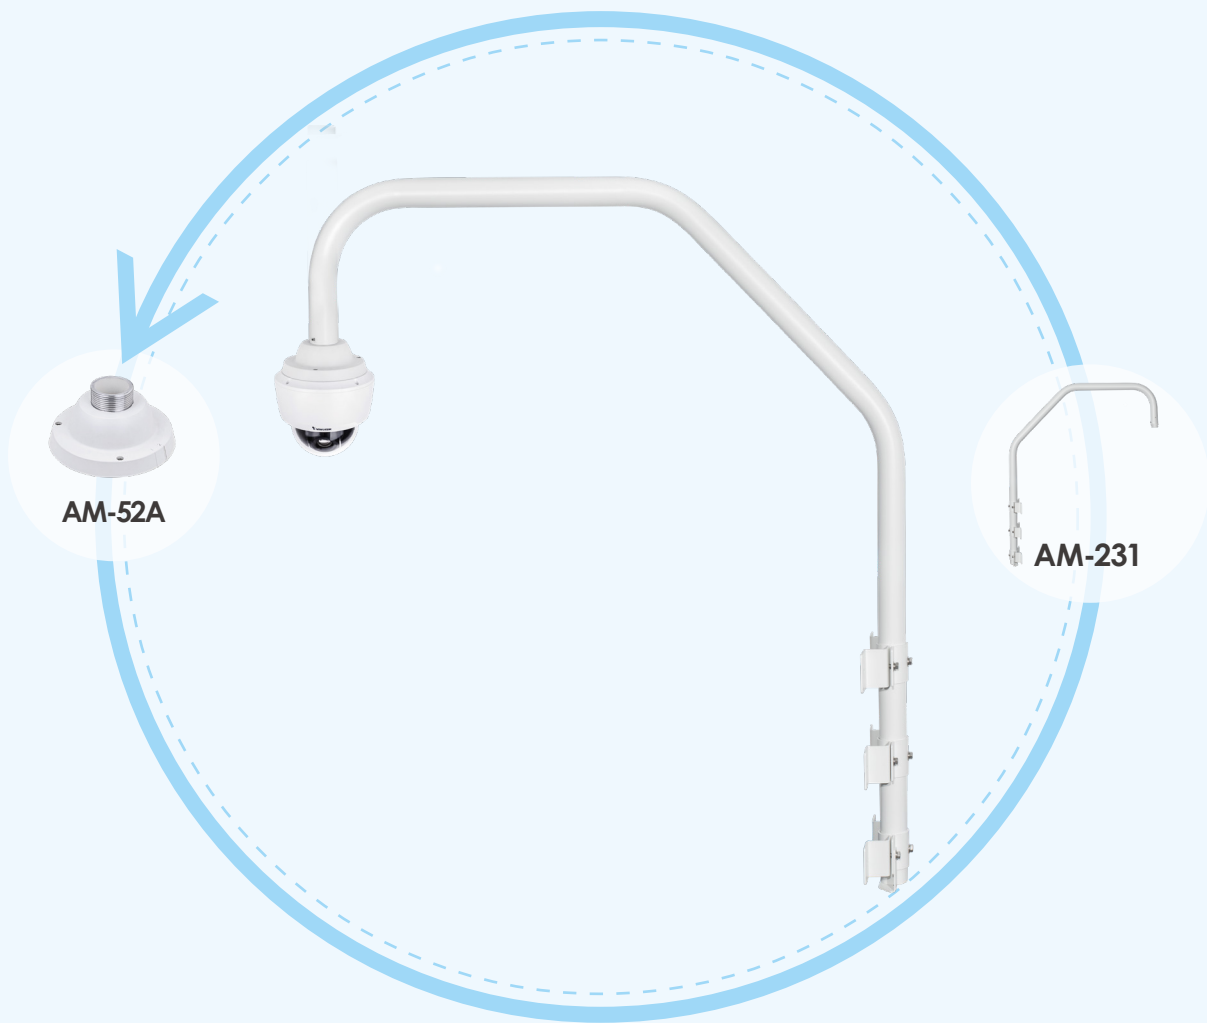

SD9161-H

Speed Dome Network Camera

Accessories

Wall Mount

Pole Mount

Pendant Mount

Corner Mount

Parapet Mount

In Ceiling Mount

SD9161-H

Speed Dome Network Camera

Pendant Mount

Item	Number	Description
AM-114	1	Pendant Head
AM-116	1	Pendant Pipe (20 cm) (1.5" PS11)
AM-117	1	Pendant Pipe (40 cm) (1.5" PS11)
AM-52A	1	Mounting Adapter

Corner Mount - 2

Item	Number	Description
AM-21C	1	Wall Mount Bracket
AM-414	1	Corner Mount Adapter
AM-718	1	Junction Box (Optional)

SD9161-H

Speed Dome Network Camera

In Ceiling Mount

Item	Number	Description
AM-107	1	Recessed Kit

SD9161-H

Speed Dome Network Camera

Parapet Mount

Item	Number	Description
AM-231	1	Parapet Mounting Bracket
AM-52A	1	Mounting Adapter