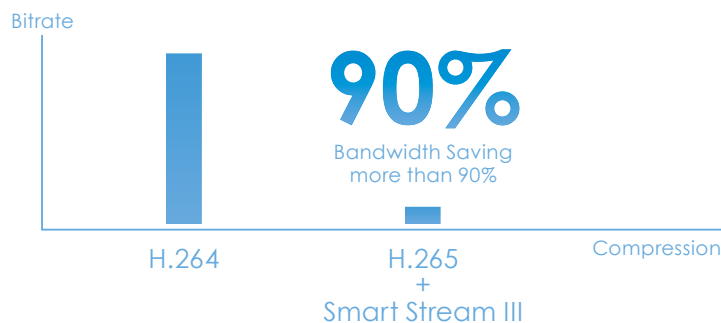

Armed with a 20x/30x optical zoom lens, these H.265 Full HD speed dome cameras are able to capture details at top-notch quality. By combining both H.265 and VIVOTEK's Smart Stream II technology, which enable the cameras to optimize quality for desired regions and maximize efficiency of bandwidth usage, it is capable of reducing both bandwidth and storage consumption by up to 80% while maintaining the highest standard of image quality.

Combining both H.265 and VIVOTEK Smart Stream II, the camera can reduce bandwidth and storage consumption by up to 80%.

Maximize Video Quality with Ultra-Low Bandwidth

VIVOTEK Smart Stream III combines Smart Codec, Dynamic Intra Frame Period, Scene Awareness and Smart FPS technologies to enable the cameras to optimize quality for desired regions and automatically adjust encoding, maximizing bandwidth usage efficiency and lowering storage requirements while maintaining high image quality.