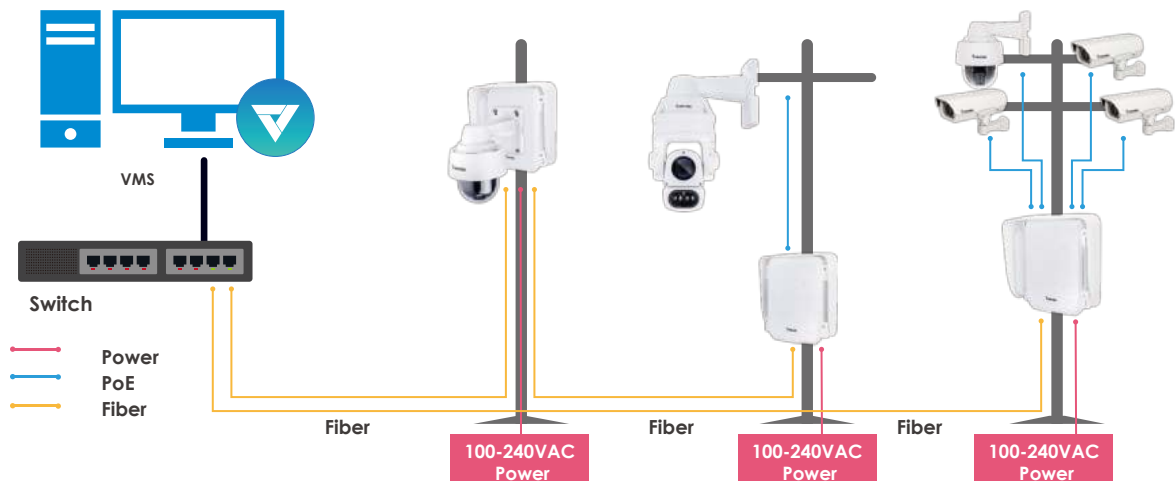

- **Multiple-Camera Application**