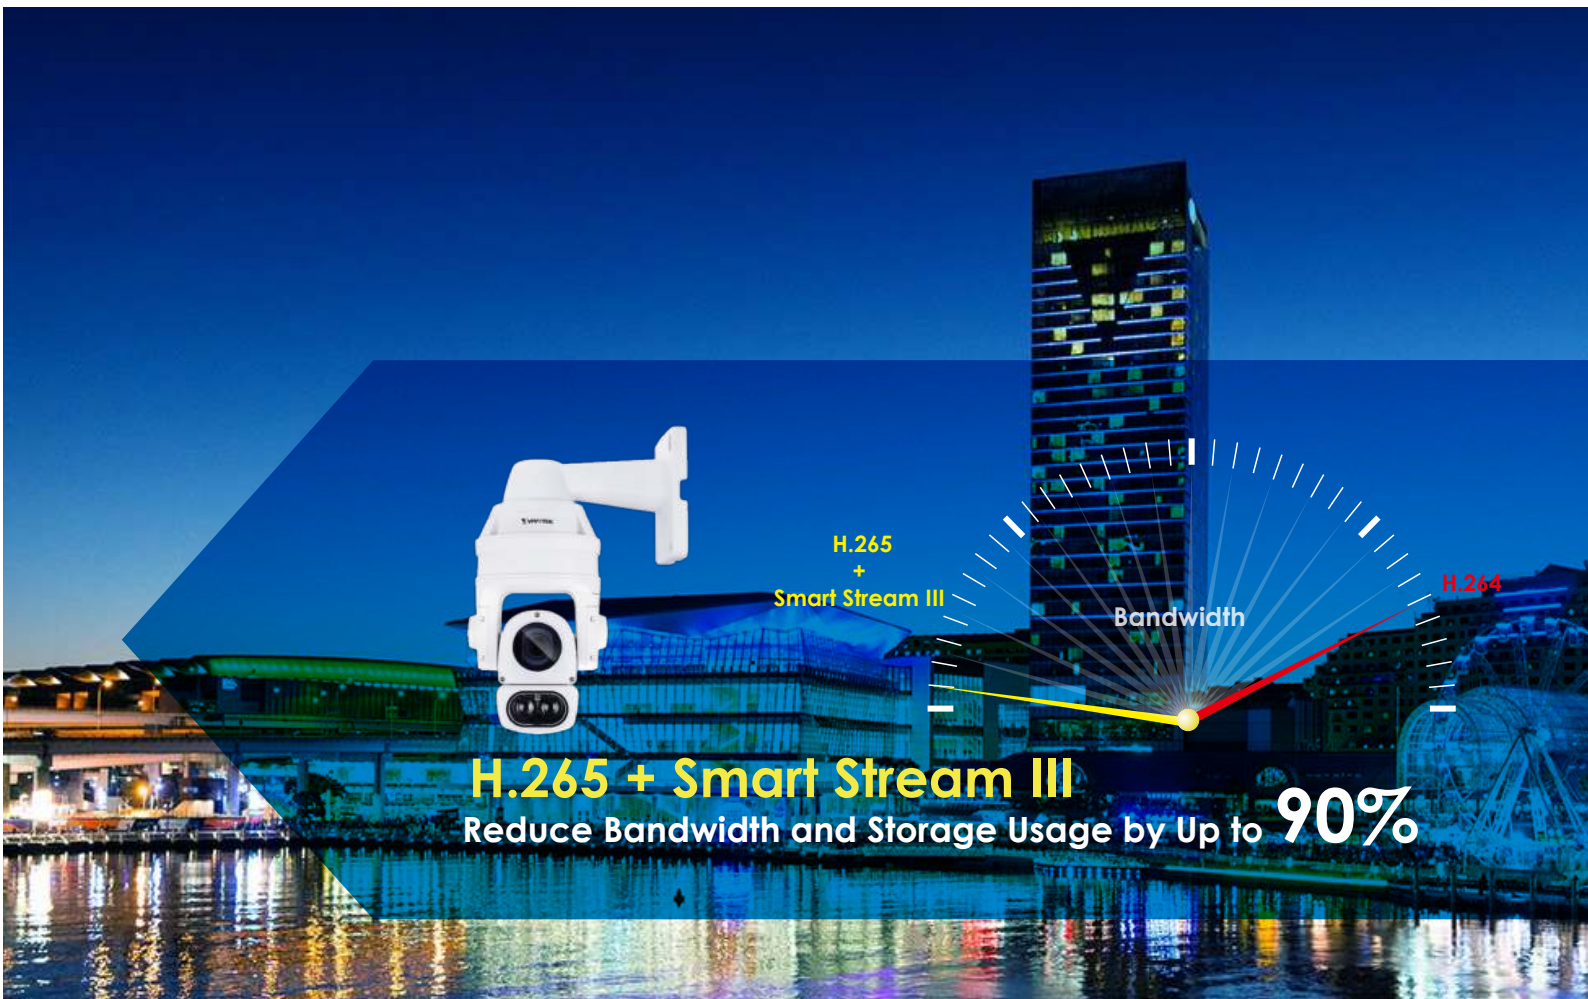

Maximize Video Quality with Ultra-Low Bandwidth

VIVOTEK Smart Stream III combines Smart Codec, Dynamic Intra Frame Period, Scene Awareness and Smart FPS technologies to enable the cameras to optimize quality for desired regions and automatically adjust encoding, maximizing bandwidth usage efficiency and lowering storage requirements while maintaining high image quality.