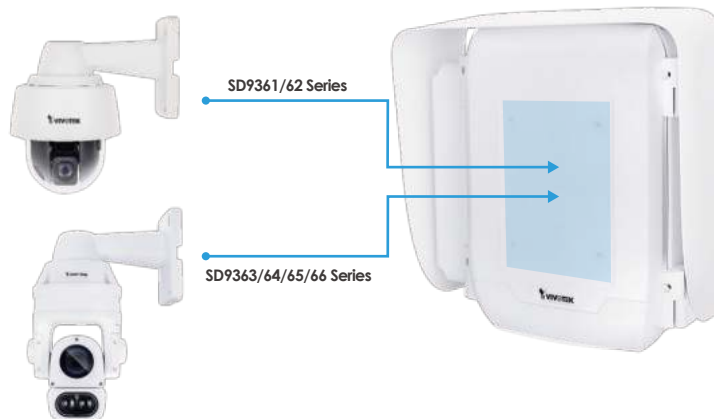

- **Compatible with VIVOTEK Speed Dome Cameras**